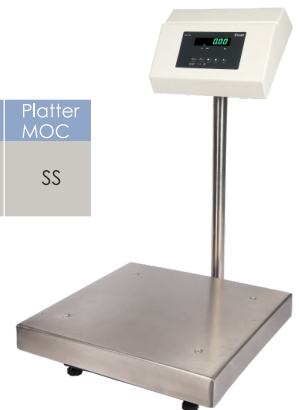

With pole attached With separate pole cross stand

Four Loadcell Platform with MS Cheq. Platter

Capacity (kg)	Accuracy (g)	Platter Size (mm)
600/1000	100/200	1000 x 1000
600/1000 1500/2000 3000/5000	100/200 200/500 500/1000	1000 x 1200
		1200 x 1200
		1200 x 1500
		1500 x 1500
		1500 x 1800
		1000 x 1200
		1200 x 1500
		1500 x 1800

With separate pole cross stand

Technical Specifications

- Display type : Pure Green LED 6 Digit
- Display size : 14 mm
- No. of Keys : 5 keys
- Rechargeable battery : 7.4 V Lithium ion

Bench Scale

Capacity (kg)	Accuracy (g)	Platter Size (mm)	Platter MOC
6/15//31	0.5/1//2	400 x 400	SS
6/15//31	0.2/0.5/1		

Bench Scale

Table Mounting

Wall Mounting

Accessories

- RS-232 to USB cable assembly
- External set point - relay output
- 25 mm / 50 mm Jumbo Display
- Remote Display : Table / Wall mounting

Factory Options