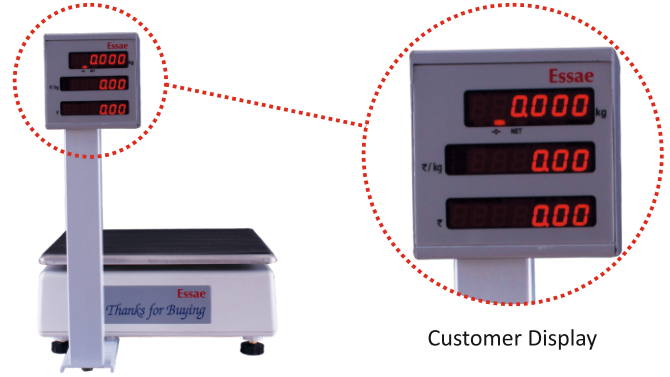

Price Look Up

Serial / RS-232

Battery

Technical Specification

No of PLUs / items	300
Preset keys / Hot keys	5 x 2
TAX / VAT rates	3
Power supply	230 VAC, 50 Hz
Power consumption	30 W max
Physical dimension	304 (W) x 382 (D) x 395 (H) mm
Display type	7 Segment RED LED
Display digit and size	19 digits, 10 mm height
Number of keys	25 (Alphanumeric)
Rechargeable Battery	12 V / 3.4 Ah
Printer	Direct thermal
Printing speed	50 mm / sec (max)
Reports	PLU sales, Total sales and PLU dump

Salient Features

- Elevated-type Dust-proof printer housing
- High speed reliable printer
- Upload and download PLU, Header / Footer and TAX settings through PC application software
- High bright RED LED display for operator and customer
- In-built Rechargeable battery